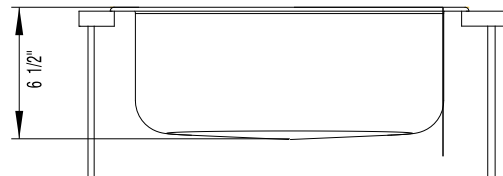

PRODUCT SPECIFICATION

Drop-In sink to be bar sink design, 17-5/8" in diameter. Sink to be made from 18 gauge, 304 series stainless steel, with 18/10 chrome/nickel content. Sink to be Blanco (choose one)

- Model 500-380-BR
 - Model 500-380-SF
 - Model 500-380-PS
- with bowl depth of 6-1/2".

- P.V.D. Brass 500-380-BR
- Stainless Steel • Satin Finish 500-380-SF
- Stainless Steel • Polished Finish 500-380-PS

MODEL 500-380

NOMINAL DIMENSIONS

MODEL	OVERALL	CUTOUT SIZE	BOWL DEPTH	DRAIN DIAMETER
500-380	17-5/8 diameter circle	16 diameter circle	6-1/2	3-1/2

JOB INFORMATION

Job Name: _____

Contact: _____

Date Specified: _____